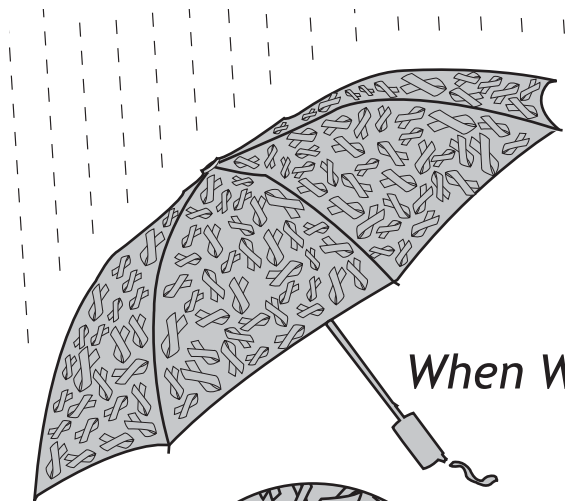

# PINK RIBBON UMBRELLA

# FPR-43

*When Dry!*

*When Wet!*

*Invisible Pink Ribbon Design  
appears only when Wet!*