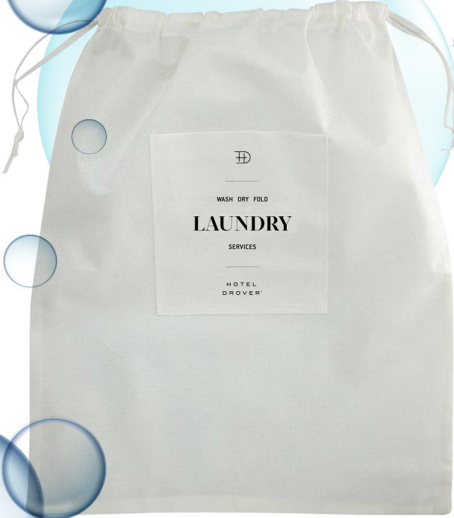

Laundry Bags

7432
Eco Laundry Bag

7426CQ/NQ
Canvas Drawstring
Laundry Bag – Small

Black Red Navy Royal

7427CQ/NQ
Canvas Drawstring
Laundry Bag – Medium

Navy Red Black Royal

Royal Navy Red Black

7428CQ/NQ
Canvas Drawstring
Laundry Bag – Large