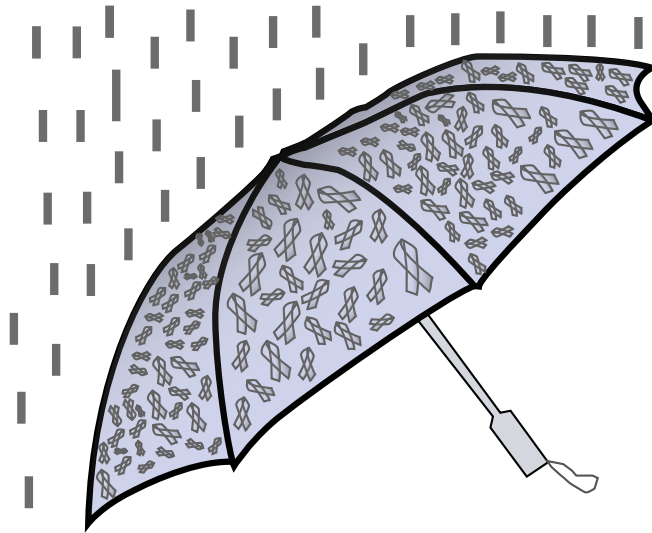

#FPR-43 PINK RIBBON UMBRELLA

When Dry!

When Wet!

*Invisible Pink Ribbon Design
appears only when Wet!*